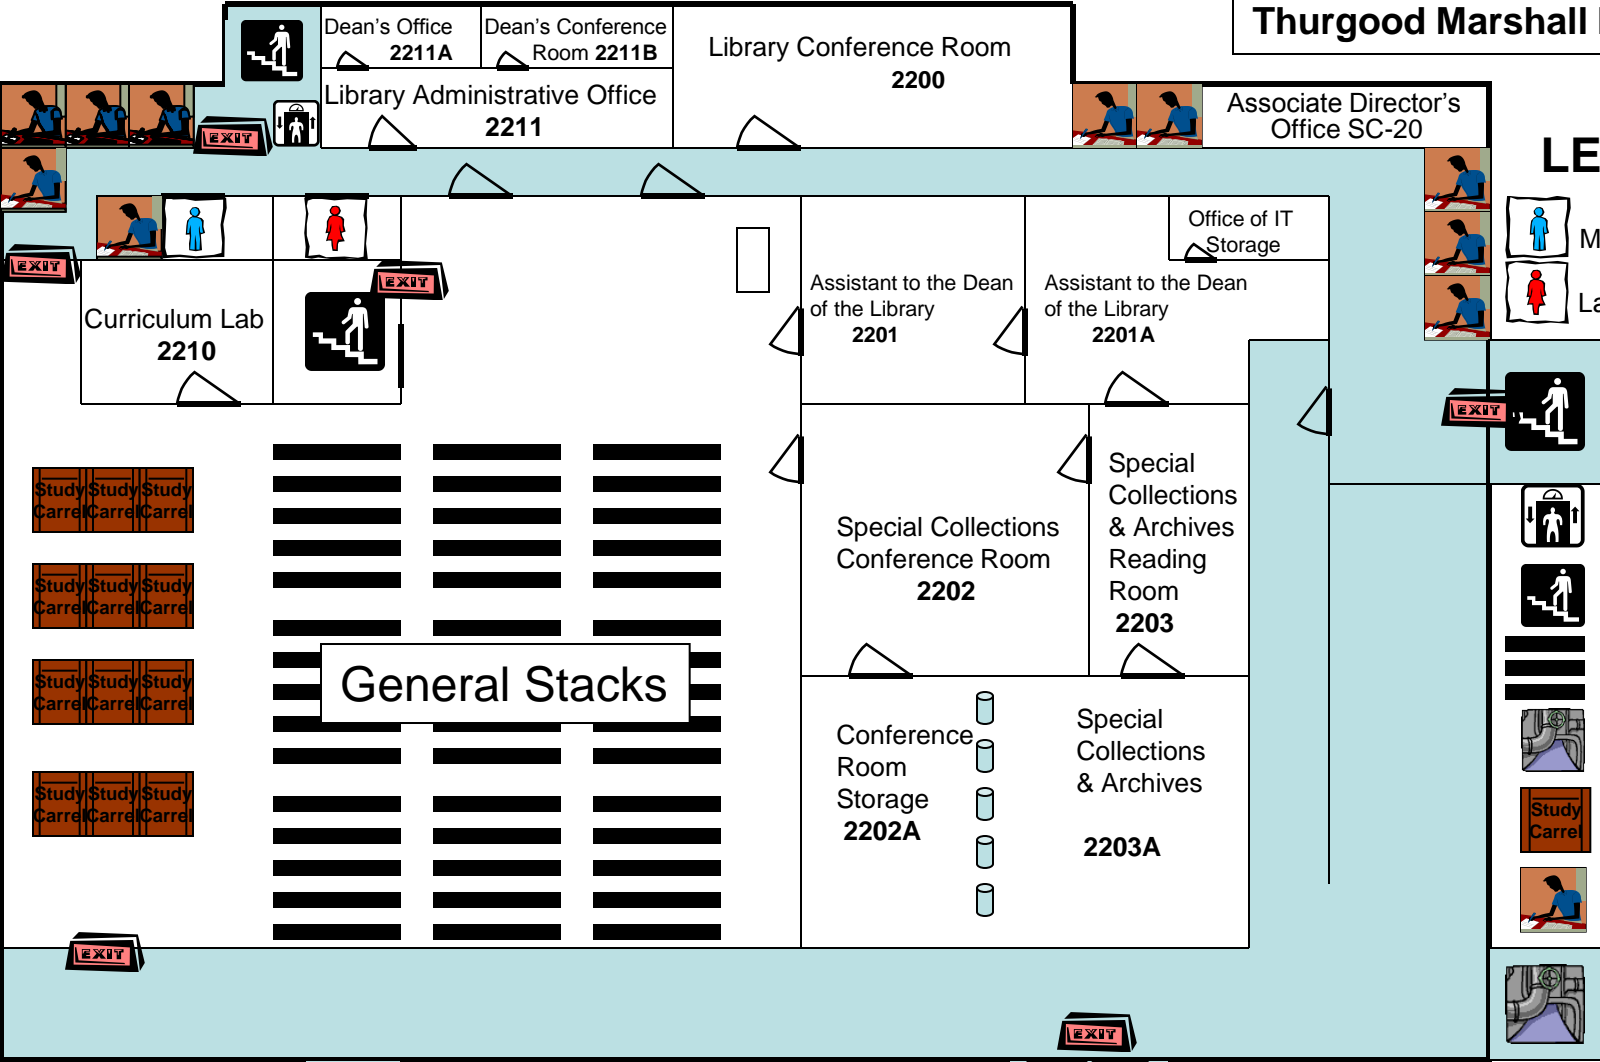

FIRST FLOOR MAP

Thurgood Marshall Library

Thurgood Marshall Library

LEGEND

-  Men's Room
-  Ladies' Room

-  Elevator
-  Stairs
-  Book Stacks
-  Mechanical Room
-  Study Carrel
-  Study Room

Thurgood Marshall Library

SECOND FLOOR MAP

2211 Library Administration Office
 2211A Dean's Office
 2211B Dean's Conference Room
 2200 Library Conference Center
 2210 Curriculum Lab
 SC-20 Associate Director's Office

2201 Assistant to the Dean of the Library
 2201A Office of the Assistant to the Dean
 2202 Special Collections Conference Room
 2202A Conference Room Storage
 2203 Special Collections & Archives Reading Room
 2203A Special Collections & Archives